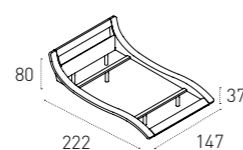

FINITURE FINISHES

LETTO PIAZZA E MEZZA_SEMI-DOUBLE BED COD. SD447

SOFT TOUCH

6C08
BIANCO
WHITE

6C24
GHIACCIO
ICE

6C66
CORDA
CORDA

MISURE SIZE

GIROLETTO_WITH LOW FOOTBOARD
L 147 P 222 H 37 / 80 cm