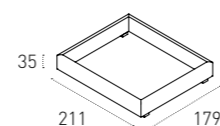

CONTENITORE_WITH BED CASING
L 179 P 211 H 35 cm