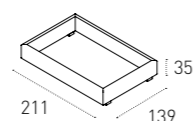

FINITURE FINISHES

LETTO PIAZZA E MEZZA_SEMI-DOUBLE BED COD. SD451

SOFT TOUCH

6C08
BIANCO
WHITE

6C24
GHIACCIO
ICE

6C66
CORDA
CORDA

MISURE SIZE

GIROLETTO_WITH LOW FOOTBOARD
L 139 P 211 H 35 cm