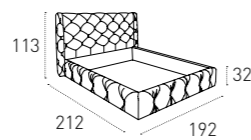

SOFT TOUCH

6C08
BIANCO
WHITE

SOFT TOUCH ANTICATO

AGED SOFT TOUCH

6F66
CORDA
CORDA

6F71
TABACCO
TOBACCO

MISURE SIZE

GIROLETTO_WITH LOW FOOTBOARD
L 192 P 212 H 32 / 113 cm