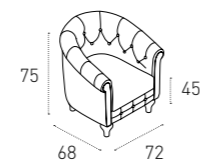

FINITURE FINISHES

SOFT TOUCH

6C08
BIANCO
WHITE

6C66
CORDA
CORDA

SOFT TOUCH ANTICATO

6F71
TABACCO
TOBACCO

MISURE SIZE

L 72 P 68 H 75 / 45 cm