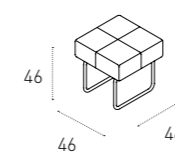

MISURE SIZE

L 46 P 46 H 46 cm