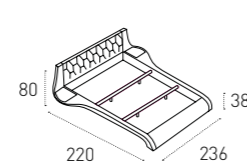

6F24 GHIACCIO
ICE

6F71 TABACCO
TOBACCO

MISURE SIZE

GIROLETTO_WITH LOW FOOTBOARD
L 236 P 220 H 38 / 80 cm

CONTENITORE_WITH BED CASING
L 236 P 220 H 38 / 80 cm

LETTO KING SIZE_KING SIZE BED COD. KB443

SOFT TOUCH