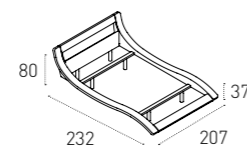

SARDEGNA

LETTO MATRIMONIALE_DOUBLE BED

LED OPTIONAL

Luce a led posizionata all'interno della testiera
Led light placed inside headboard

SARDEGNA

LETTO MATRIMONIALE IMBOTTITO IN MORBIDO SOFT-TOUCH E TESTIERA CON COMODO VANO PORTA OGGETTI.
SOFT-TOUCH UPHOLSTERED DOUBLE BED. THE HEADBOARD INCLUDES A HANDY STORAGE COMPARTMENT.

FINITURE FINISHES

LETTO MATRIMONIALE_DOUBLE BED COD. BD447

SOFT TOUCH

6C08 BIANCO WHITE
6C29 TORTORA TURTLEDOVE

SOFT TOUCH ANTICATO
AGED SOFT TOUCH

6F21 GRAFITE GRAPHITE
6F24 GHIACCIO ICE

LETTO KING SIZE_KING SIZE BED COD. KB447

SOFT TOUCH

6C08 BIANCO WHITE
6C29 TORTORA TURTLEDOVE

SOFT TOUCH ANTICATO
AGED SOFT TOUCH

6F21 GRAFITE GRAPHITE

MISURE SIZE

GIROLETTO_WITH LOW FOOTBOARD
L 187 P 222 H 37 / 80 cm

CONTENITORE_WITH BED CASING
L 187 P 227 H 37 / 80 cm

GIROLETTO_WITH LOW FOOTBOARD
L 207 P 232 H 37 / 80 cm