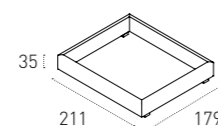

FINITURE FINISHES

LETTO MATRIMONIALE_DOUBLE BED COD. BD451

SLOFT TOUCH

6C08
BIANCO
WHITE

6C24
GHIACCIO
ICE

6C66
CORDA
CORDA

MISURE SIZE

GIROLETTO_WITH LOW FOOTBOARD
L 179 P 211 H 35 cm