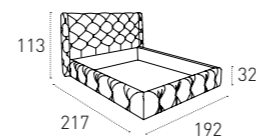

CONTENITORE_WITH BED CASING
L 192 P 217 H 32 / 113 cm