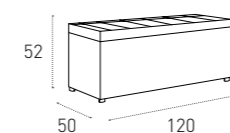

PANCA-CONTENITORE RIVESTITA IN MORBIDO SOFT-TOUCH.
SOFT-TOUCH COVERED BENCH WITH CASING.

FINITURE FINISHES

SOFT TOUCH

6C08
BIANCO
WHITE

6C24
GHIACCIO
ICE

6C66
CORDA
CORDA

MISURE SIZE

L 120 P 50 H 52 cm