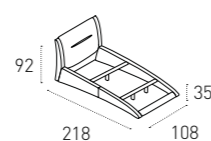

FINITURE FINISHES

LETTO SINGOLO_SINGLE BED COD. SB439

SOFT TOUCH

6C08 BIANCO WHITE
6C24 GHIACCIO ICE
6C29 TORTORA TURTLEDOVE
6C66 CORDA CORDA

MISURE SIZE

GIROLETTO_WITH LOW FOOTBOARD
L 108 P 218 H 35 / 92 cm