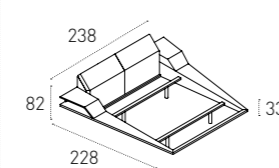

LETTO KING SIZE_KING SIZE BED COD. KB444

SOFT TOUCH

6C08
BIANCO
WHITE

6C29
TORTORA
TURTLEDOVE

SOFT TOUCH ANTICATO

6F24
GHIACCIO
ICE

MISURE SIZE

GIROLETTO_WITH LOW FOOTBOARD
L 238 P 228 H 33 / 82 cm