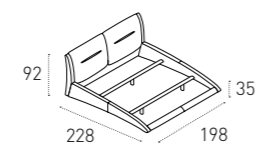

FINITURE FINISHES

LETTO MATRIMONIALE_DOUBLE BED COD. BD439

SOFT TOUCH

MISURE SIZE

GIROLETTO_WITH LOW FOOTBOARD
L 178 P 218 H 35 / 92 cm

CONTENITORE_WITH BED CASING
L 178 P 223 H 32 / 92 cm

GIROLETTO_WITH LOW FOOTBOARD
L 198 P 228 H 35 / 92 cm