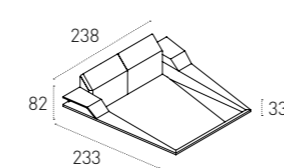

CONTENITORE_WITH BED CASING
L 238 P 233 H 33 / 82 cm