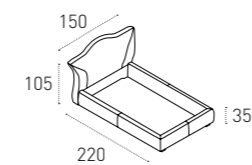

GIROLETTO_WITH LOW FOOTBOARD
L 150 P 215 H 35 / 105 cm

CONTENITORE_WITH BED CASING
L 150 P 220 H 35 / 105 cm

LETTI_BEDS

SOMMIER

COD. SD451

LETTO PIAZZA E MEZZA SEMI-DOUBLE BED

LETTO PIAZZA E MEZZA IMBOTTITO IN MORBIDO SOFT-TOUCH.
SOFT-TOUCH UPHOLSTERED SEMI-DOUBLE BED.