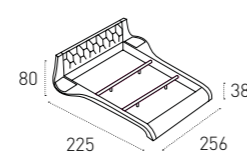

4C08 BIANCO
WHITE

SOFT TOUCH ANTICATO

AGED SOFT TOUCH

6F24 GHIACCIO
ICE

6F71 TABACCO
TOBACCO

GIROLETTO_WITH LOW FOOTBOARD
L 256 P 225 H 38 / 80 cm

LETTI_BEDS

SARDEGNA