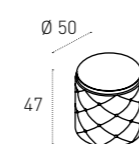

MISURE SIZE

Ø 50 H 47 cm