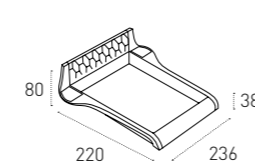

6F24 GHIACCIO
ICE

6F71 TABACCO
TOBACCO

MISURE SIZE

GIROLETTO_WITH LOW FOOTBOARD
L 236 P 220 H 38 / 80 cm

CONTENITORE_WITH BED CASING
L 236 P 220 H 38 / 80 cm

LETTO KING SIZE_KING SIZE BED COD. KB443

SOFT TOUCH