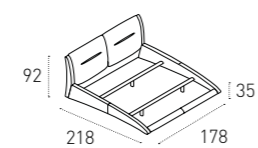

FINITURE FINISHES

LETTO MATRIMONIALE_DOUBLE BED COD. BD439

SOFT TOUCH

MISURE SIZE

GIROLETTO_WITH LOW FOOTBOARD
L 178 P 218 H 35 / 92 cm

CONTENITORE_WITH BED CASING
L 178 P 223 H 32 / 92 cm

GIROLETTO_WITH LOW FOOTBOARD
L 198 P 228 H 35 / 92 cm