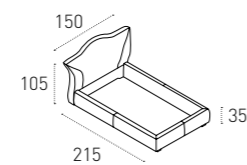

GIROLETTO_WITH LOW FOOTBOARD
L 150 P 215 H 35 / 105 cm

CONTENITORE_WITH BED CASING
L 150 P 220 H 35 / 105 cm

LETTI_BEDS

SOMMIER

COD. SD451

LETTO PIAZZA E MEZZA SEMI-DOUBLE BED

LETTO PIAZZA E MEZZA IMBOTTITO IN MORBIDO SOFT-TOUCH.
SOFT-TOUCH UPHOLSTERED SEMI-DOUBLE BED.