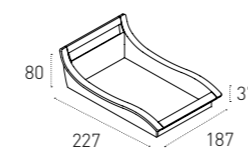

SOFT TOUCH

6C08 BIANCO WHITE
 6C29 TORTORA TURTLEDOVE

SOFT TOUCH ANTICATO
 AGED SOFT TOUCH

6F21 GRAFITE GRAPHITE

MISURE SIZE

GIROLETTO_WITH LOW FOOTBOARD
 L 187 P 222 H 37 / 80 cm

CONTENITORE_WITH BED CASING
 L 187 P 227 H 37 / 80 cm