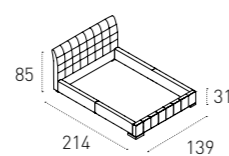

FINITURE FINISHES

LETTO PIAZZA E MEZZA_SEMI-DOUBLE BED COD. SD427

SOFT TOUCH

6C08
BIANCO
WHITE

6C24
GHIACCIO
ICE

6C29
TORTORA
TURTLEDOVE

MISURE SIZE

GIROLETTO_WITH LOW FOOTBOARD
L 139 P 214 H 31 / 85 cm