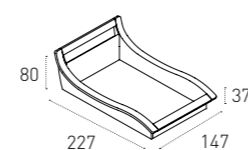

CONTENITORE_WITH BED CASING
L 147 P 227 H 37 / 80 cm