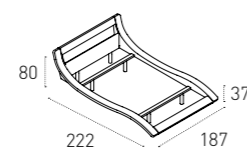

SOFT TOUCH

6C08 BIANCO WHITE
 6C29 TORTORA TURTLEDOVE

SOFT TOUCH ANTICATO
 AGED SOFT TOUCH

6F21 GRAFITE GRAPHITE

MISURE SIZE

GIROLETTO_WITH LOW FOOTBOARD
 L 187 P 222 H 37 / 80 cm

CONTENITORE_WITH BED CASING
 L 187 P 227 H 37 / 80 cm