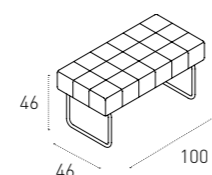

MISURE SIZE

L 100 P 46 H 46 cm