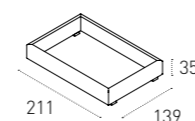

CONTENITORE_WITH BED CASING
L 139 P 211 H 35 cm