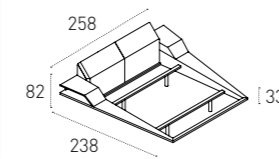

GIROLETTO_WITH LOW FOOTBOARD
L 258 P 238 H 33 / 82 cm