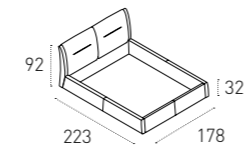

FINITURE FINISHES

LETTO MATRIMONIALE_DOUBLE BED COD. BD439

SOFT TOUCH

MISURE SIZE

GIROLETTO_WITH LOW FOOTBOARD
L 178 P 218 H 35 / 92 cm

CONTENITORE_WITH BED CASING
L 178 P 223 H 32 / 92 cm

GIROLETTO_WITH LOW FOOTBOARD
L 198 P 228 H 35 / 92 cm