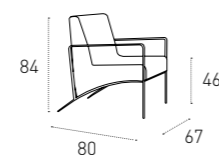

FINITURA PIANO TOP FINISH

SOFT TOUCH

6C08
BIANCO
WHITE

6C24
GHIACCIO
ICE

6C66
CORDA
CORDA

MISURE SIZE

L 67 P 80 H 84 / 46 cm

MERIDA