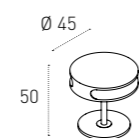

TAPAO

COD. TL155

COMODINI_BEDSIDE TABLES

TAPAO

TAVOLINO LACCATO OPACO CON GAMBA VERNICIATA.
MATT COFFEE TABLE WITH PAINTED LEG.

FINITURA STRUTTURA FRAME FINISH

FINITURA PIANO TOP FINISH

MISURE SIZE

METALLO
METAL

0140
ARGENTO
SILVER

LACCATO
LACQUERED

1208
BIANCO
WHITE

Ø 45 H 50 cm