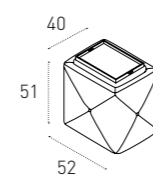

MISURE SIZE

L 40 P 52 H 51 cm