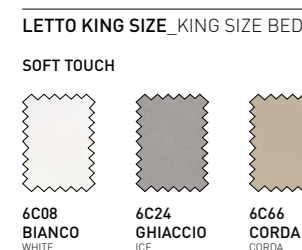

FINITURE FINISHES

LETTO MATRIMONIALE_DOUBLE BED COD. BD439

SOFT TOUCH

MISURE SIZE

GIROLETTO_WITH LOW FOOTBOARD
L 178 P 218 H 35 / 92 cm

CONTENITORE_WITH BED CASING
L 178 P 223 H 32 / 92 cm

GIROLETTO_WITH LOW FOOTBOARD
L 198 P 228 H 35 / 92 cm