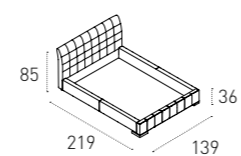

CONTENITORE_WITH BED CASING
L 139 P 219 H 36 / 85 cm